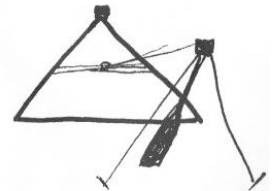

Folds

Plan View

Front View

Side view

Back View

2 Pax Hoochi
(Low profile storm shelter)

Mini-Tipi

Hammock Basha

Wedge
(Brew shelter)

Reflector
(Ideal in woodland with campfire)